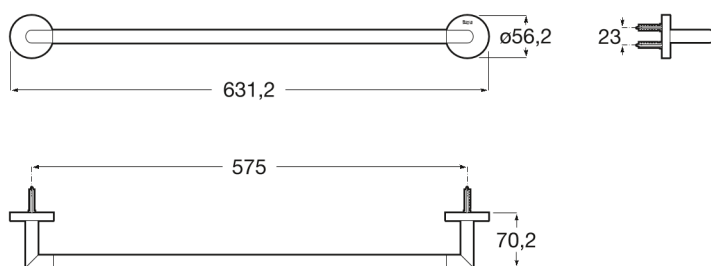

HOTELS

Round - Towel rail

DIMENSIONS

Length 631 mm
 Width 70 mm
 Height 56 mm

COLOURS AND FINISHES

C0 Chrome

TECHNICAL DRAWINGS

FEATURES

Towel rail.

Fixing kit: Included

Installation options: Only with screws

Installation type: Wall-mounted

Material: Metal

Maximum weight supported (Kg): 10

Shape: Straight

Suitable for: Shower